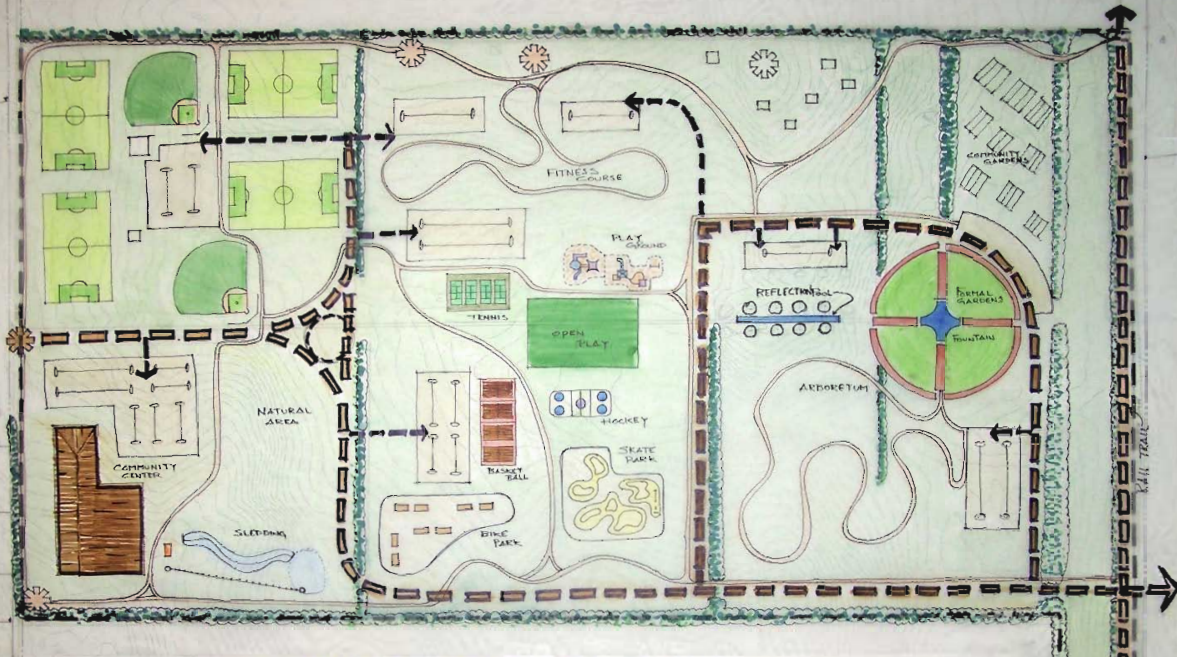

TRI-MUNICIPAL PARK

CENTRE HALL BOROUGH - GREGG TOWNSHIP - POTTER TOWNSHIP
CENTRE COUNTY - PENNSYLVANIA

TRI-MUNICIPAL PARK

CENTRE HALL BOROUGH - GREGG TOWNSHIP - POTTER TOWNSHIP
CENTRE COUNTY - PENNSYLVANIA

- BIKE TRAIL
- WALKING TRAIL
- EQUINE TRAIL
- CROSS-COUNTRY TRAIL

TRI-MUNICIPAL PARK

CENTRE HALL BOROUGH - GREGG TOWNSHIP - POTTER TOWNSHIP
CENTRE COUNTY - PENNSYLVANIA

MASTER PLAN OPTION 3