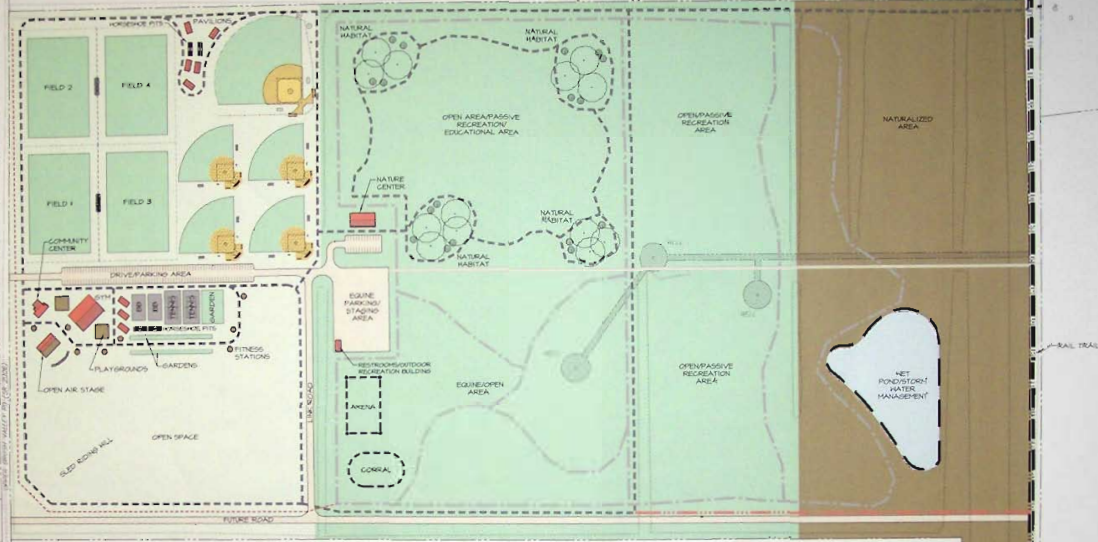

TRI-MUNICIPAL PARK

CENTRE HALL BOROUGH - GREGG TOWNSHIP - POTTER TOWNSHIP
CENTRE COUNTY - PENNSYLVANIA

TRI-MUNICIPAL PARK

CENTRE HALL BOROUGH - GREGG TOWNSHIP - POTTER TOWNSHIP
CENTRE COUNTY - PENNSYLVANIA

- BIKE TRAIL
- WALKING TRAIL
- EQUINE TRAIL
- CROSS-COUNTRY TRAIL

TRI-MUNICIPAL PARK

CENTRE HALL BOROUGH - GREGG TOWNSHIP - POTTER TOWNSHIP
CENTRE COUNTY - PENNSYLVANIA

MASTER PLAN OPTION 3